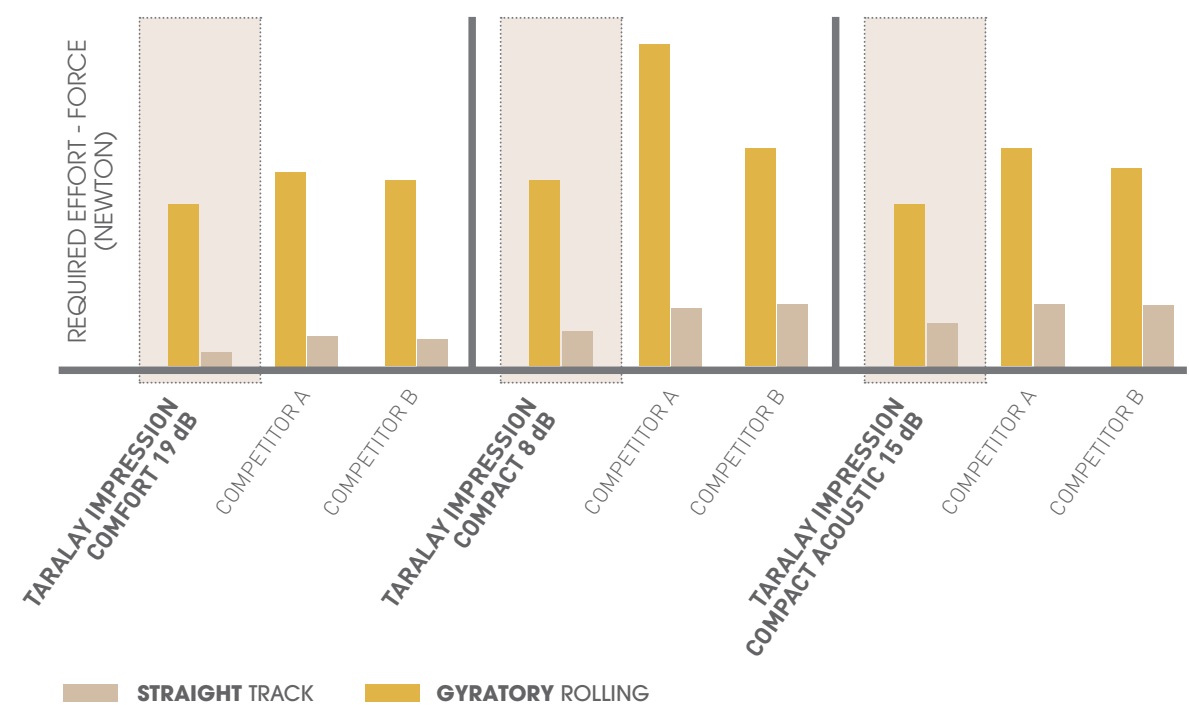

PUSHING FORCE REDUCED BY 15% IN COMPARISON WITH COMPETITORS*

*Tests made by the company Tente®.